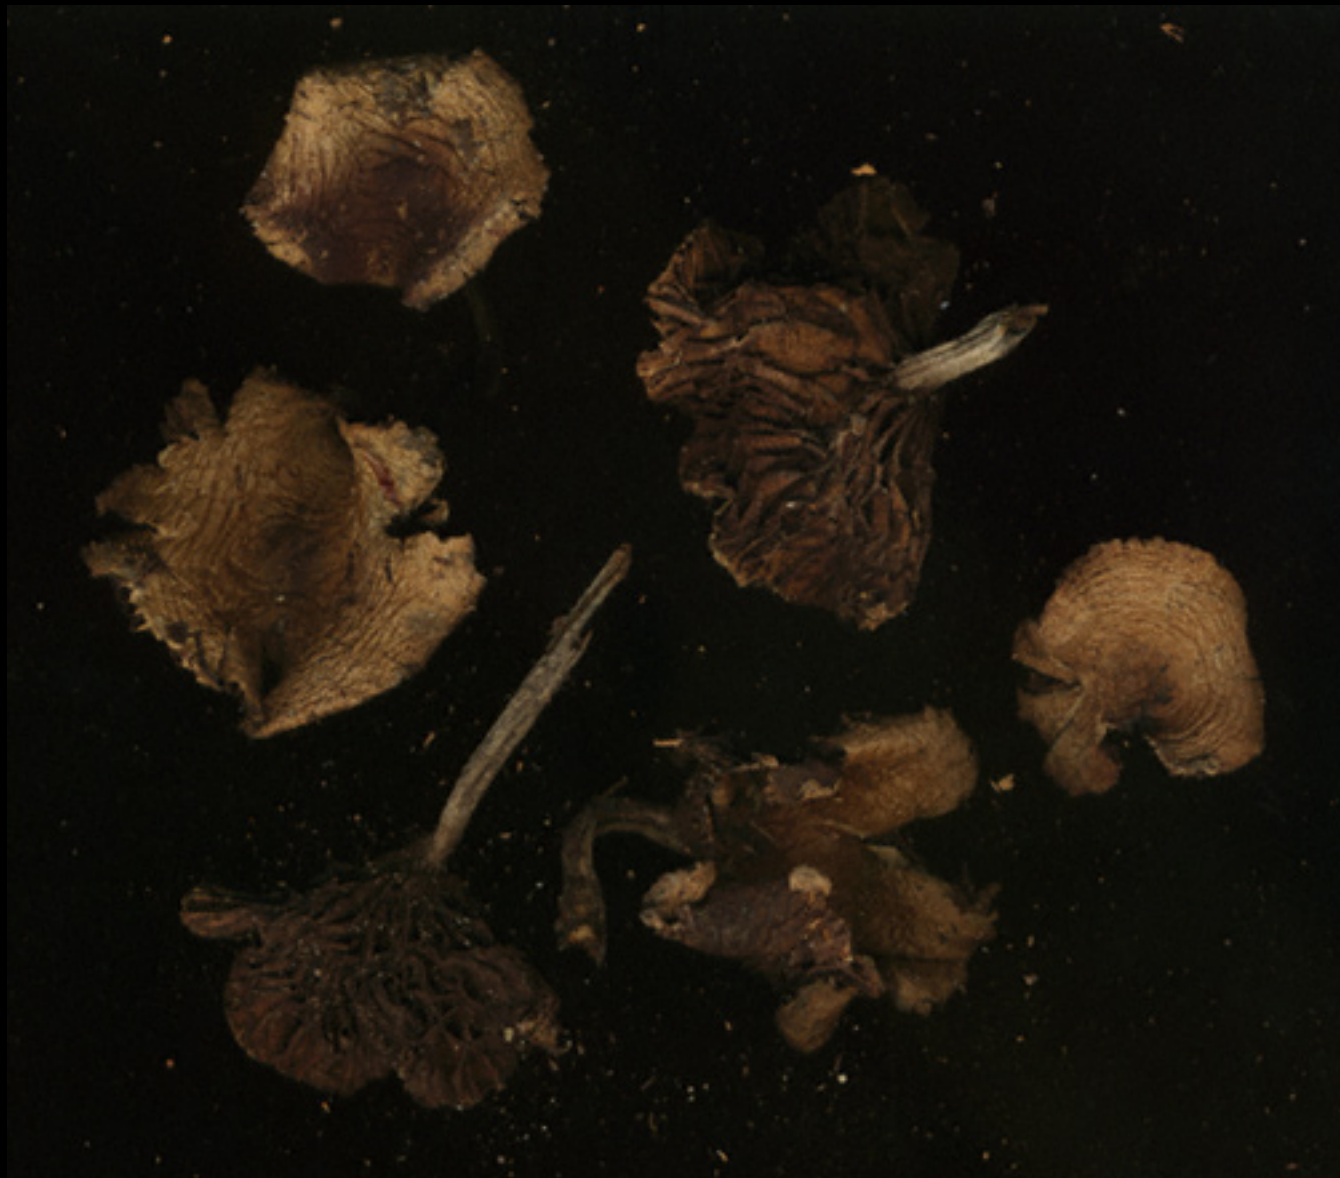

Giorno 28

Psilocybe cubensis Grow Chamber
photo by Ooz

Funghi Maturi

Psilocybe cubensis Growing Chamber
Photo by Ooz

Psilocybe cyanescens

Anonymous Photographer, © 2000 Erowid.org

Psilocybe cyanescens

Photo by Georg Mueller, © 2000 Erowid.org

Psilocybe cyanescens

Photo by Georg Mueller, © 2000 Erowid.org

Psilocybe cyanescens

Photo by Georg Mueller, © 2000 Erowid.org

Psilocybe cyanescens

Photo by Georg Mueller, © 2000 Erowid.org

Psilocybe cyanescens