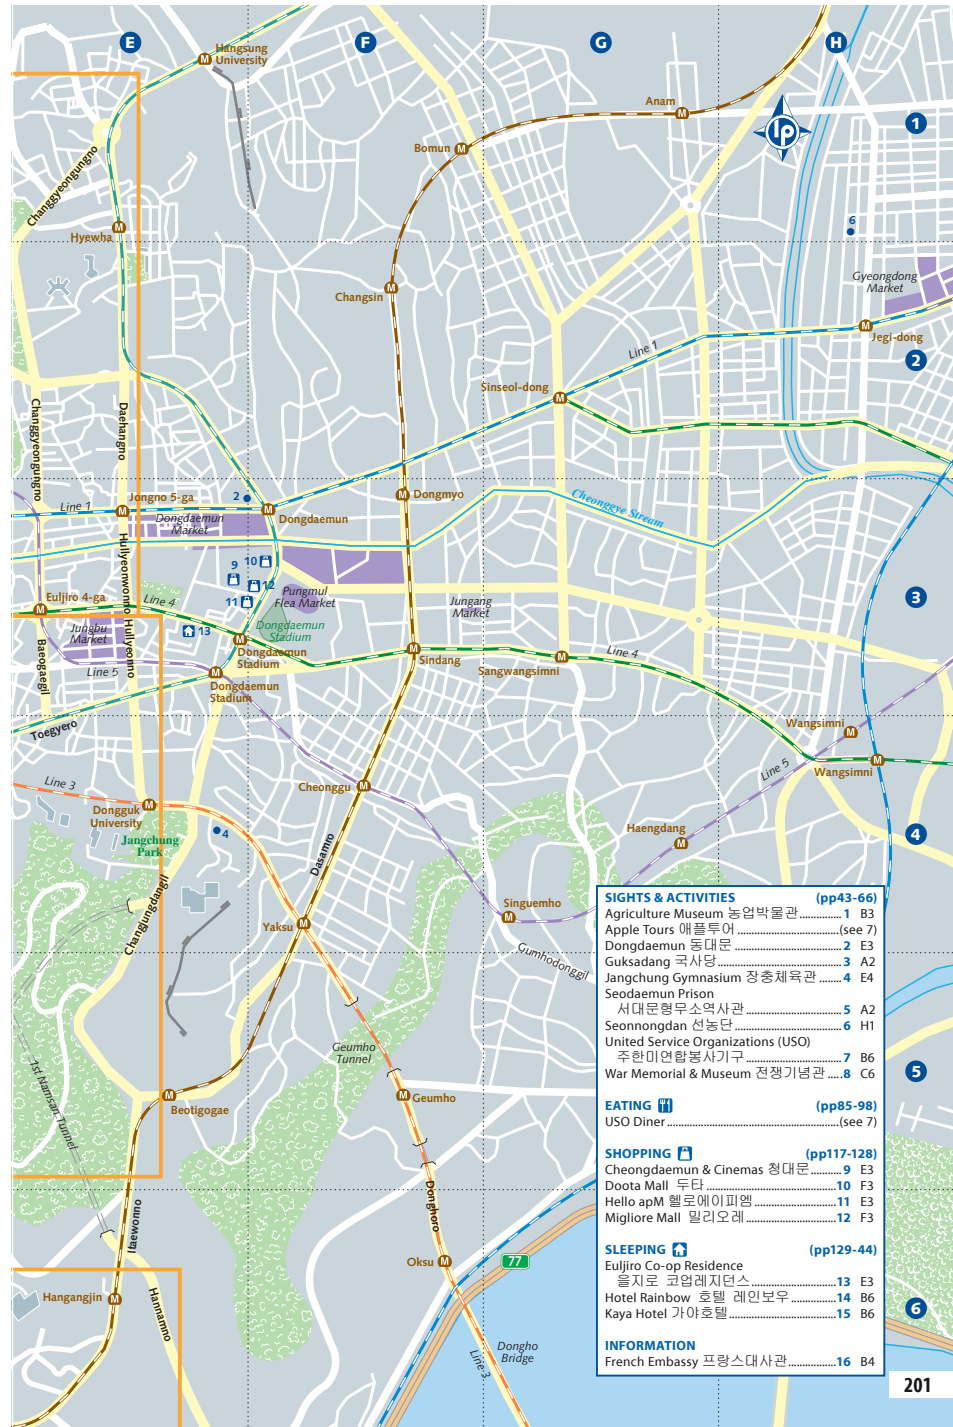

MAP LEGEND

MAP LEGEND		
ROUTES		
	Tollway	
	Freeway	
	Primary Road	
	Secondary Road	
	Tertiary Road	
	Lane	
	Track	
	Unsealed Road	
TRANSPORT		
	Ferry	
	Metro	
HYDROGRAPHY		
	River, Creek	
	Water	
BOUNDARIES		
	Ancient Wall	
AREA FEATURES		
	Airport	
	Area of Interest	
	Beach, Desert	
	Building, Featured	
	Building, Information	
	Building, Other	
	Building, Underground	
POPULATION		
	CAPITAL (NATIONAL)	
	Large City	
	Small City	
SYMBOLS		
Sights/Activities		
	Beach	
	Buddhist	
	Castle, Fortress	
	Christian	
	Confucian	
	Hindu	
	Islamic	
	Monument	
	Museum, Gallery	
	Other Site	
	Ruin	
	Shinto	
	Swimming Pool	
	Taoist	
	Trail Head	
	Winery, Vineyard	
	Zoo, Bird Sanctuary	
Eating		
	Eating	
Drinking		
	Drinking	
	Drinking Cafe	
Entertainment		
	Entertainment	
Shopping		
	Shopping	
Sleeping		
	Sleeping	
Transport		
	Transport	
	Airport, Airfield	
	Bus Station	
	Cycling, Bicycle Path	
	General Transport	
	Parking Area	
	Taxi Rank	
Information		
	Bank, ATM	
	Embassy/Consulate	
	Hospital, Medical	
	Information	
	Internet Facilities	
	Police Station	
	Post Office, GPO	
	Telephone	
	Toilets	
Geographic		
	Lookout	
	Mountain, Volcano	
	National Park	
	Picnic Area	
	Pass, Canyon	
	River Flow	
	Waterfall	

- Greater Seoul 198
- Central Seoul 200
- Gwanghwamun 202
- Insadong 205
- Myeong-dong & Namsan 206
- Daehangno 208
- Itaewon 209
- Sinchon & Yeouido 210
- Gangnam 211
- Hongik 213
- Jamsil 214
- Bukhansan National Park 216
- Seoul Rail Network 218