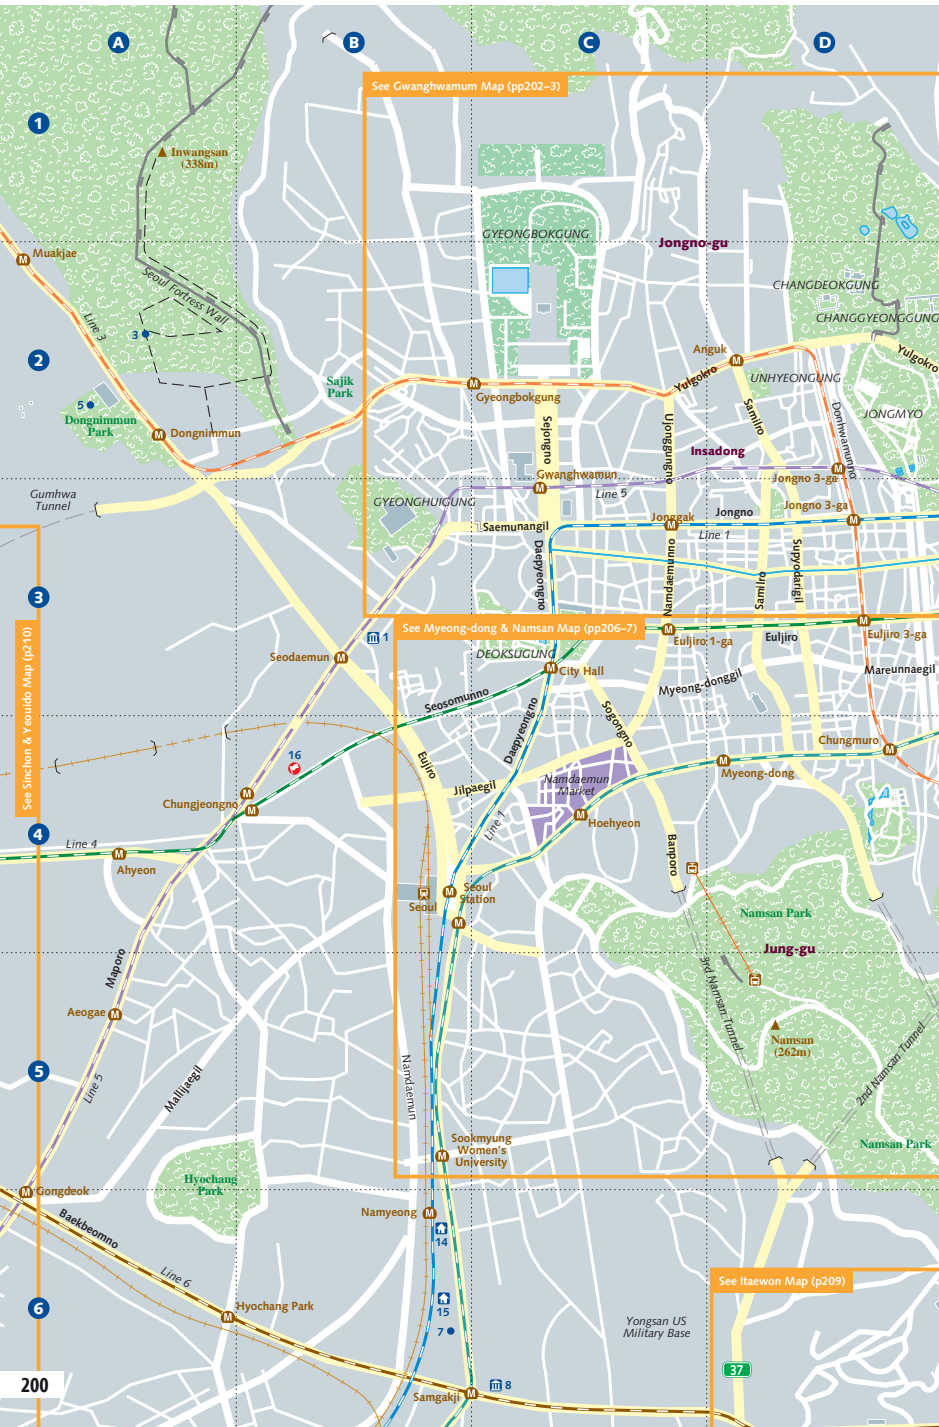

MAP LEGEND

MAP LEGEND		
ROUTES		
	Tollway	
	Freeway	
	Primary Road	
	Secondary Road	
	Tertiary Road	
	Lane	
	Track	
	Unsealed Road	
TRANSPORT		
	Ferry	
	Metro	
HYDROGRAPHY		
	River, Creek	
	Water	
BOUNDARIES		
	Ancient Wall	
AREA FEATURES		
	Airport	
	Area of Interest	
	Beach, Desert	
	Building, Featured	
	Building, Information	
	Building, Other	
	Building, Underground	
POPULATION		
	CAPITAL (NATIONAL)	
	Large City	
	Small City	
SYMBOLS		
Sights/Activities		
	Beach	
	Buddhist	
	Castle, Fortress	
	Christian	
	Confucian	
	Hindu	
	Islamic	
	Monument	
	Museum, Gallery	
	Other Site	
	Ruin	
	Shinto	
	Swimming Pool	
	Taoist	
	Trail Head	
	Winery, Vineyard	
	Zoo, Bird Sanctuary	
Eating		
	Eating	
Drinking		
	Drinking	
	Drinking Cafe	
Entertainment		
	Entertainment	
Shopping		
	Shopping	
Sleeping		
	Sleeping	
Transport		
	Transport	
	Airport, Airfield	
	Bus Station	
	Cycling, Bicycle Path	
	General Transport	
	Parking Area	
	Taxi Rank	
Information		
	Bank, ATM	
	Embassy/Consulate	
	Hospital, Medical	
	Information	
	Internet Facilities	
	Police Station	
	Post Office, GPO	
	Telephone	
	Toilets	
Geographic		
	Lookout	
	Mountain, Volcano	
	National Park	
	Picnic Area	
	Pass, Canyon	
	River Flow	
	Waterfall	

- Greater Seoul 198
- Central Seoul 200
- Gwanghwamun 202
- Insadong 205
- Myeong-dong & Namsan 206
- Daehangno 208
- Itaewon 209
- Sinchon & Yeouido 210
- Gangnam 211
- Hongik 213
- Jamsil 214
- Bukhansan National Park 216
- Seoul Rail Network 218