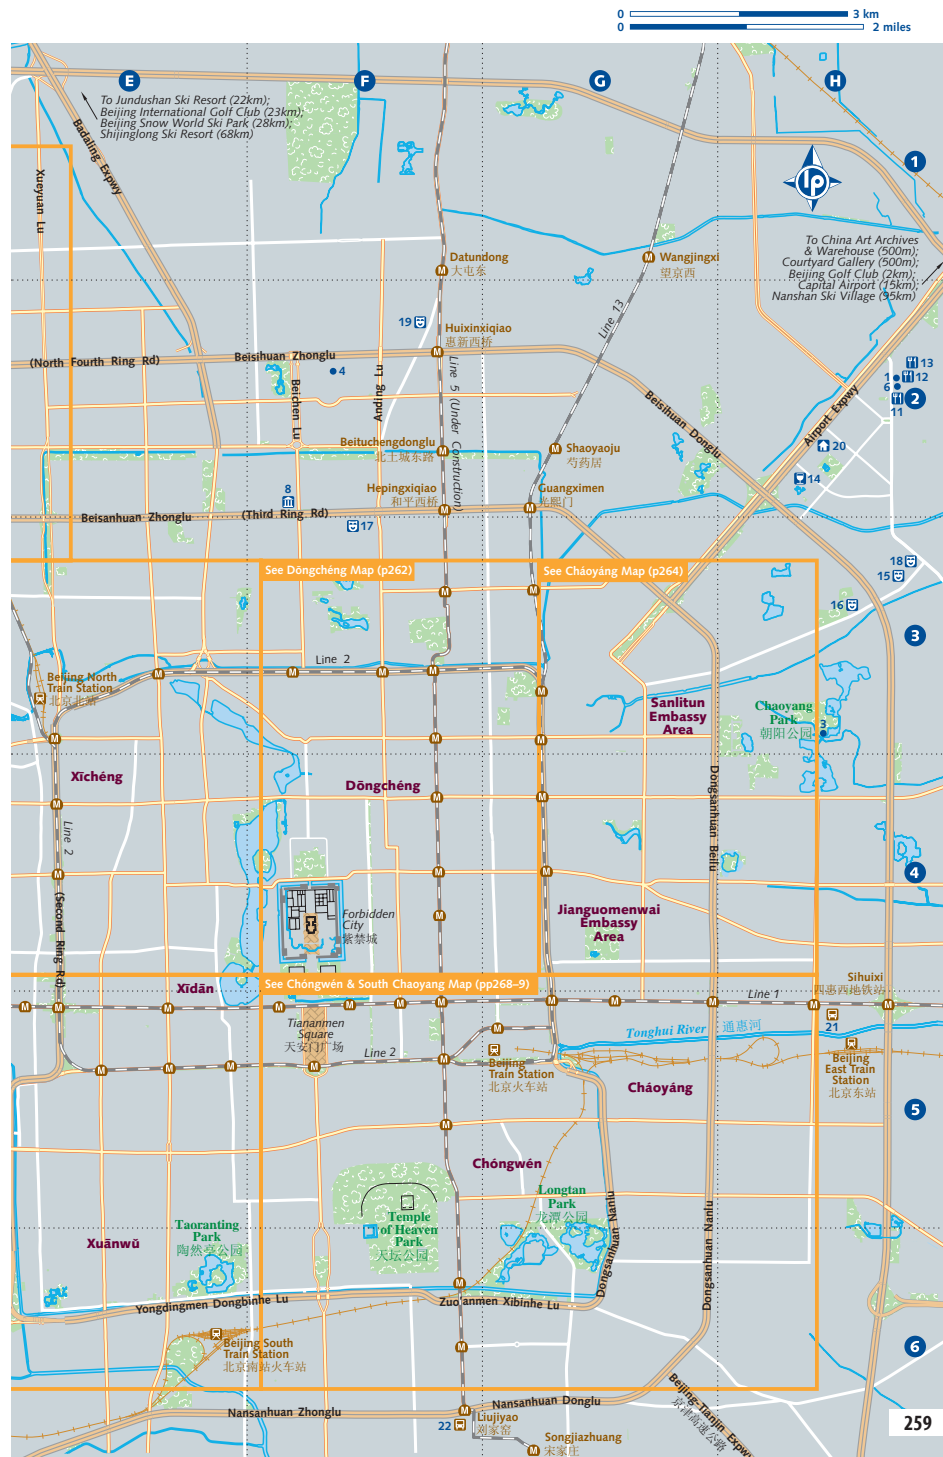

MAP LEGEND

ROUTES

	Freeway		One-Way Street
	Primary Road		Mall/Steps
	Secondary Road		Tunnel
	Tertiary Road		Walking Tour
	Lane		Walking Tour Detour
	Track		Walking Trail
	Unsealed Road		Walking Path

TRANSPORT

Sleeping

	Sleeping
--	----------

Transport

	Airport, Airfield
	Bus Station

Other

	Other Site
	Picnic Area

Information

	Bank, ATM
	Embassy/Consulate
	Hospital, Medical
	Information
	Internet Facilities
	Police Station
	Post Office, GPO
	Telephone
	Toilets

Geographic

	Lookout
	Mountain, Volcano
	National Park
	Waterfall

- Běijīng 258
- Hǎidiàn & Xīchéng 260
- Dōngchéng 262
- Cháoyáng 264
- Fēngtái & Xuānwǔ 266
- Chóngwén & South Chaoyang 268
- Wǔdàokǒu 271

SIGHTS & ACTIVITIES (pp69-104)

- Bailin Temple 柏林寺.....1 C3
Beihai Park 北海公园.....2 A4
Bell Tower 钟楼.....3 A3
Central Academy of Fine Arts Gallery
中央美术学院.....4 C6
China Art Museum 中国美术馆.....5 B5
Confucius Temple & Imperial College
孔庙与国子监.....6 C3
Ditan Swimming Pool
地坛游泳池.....7 B1
Dongtan Men Remains
明城墙东安门遗址.....8 B6
Drum Tower 鼓楼.....9 A3
Fuyou Temple 福佑寺.....10 A5
Jingshan Park 景山公园.....11 A2
Lama Temple 雍和宫.....12 C2
Lao She Museum 老舍纪念馆.....13 B6
Mao Dun Former Residence
茅盾故居.....14 B3
St Joseph's Church 东堂.....15 C6
Zhihua Temple 智化寺.....16 D6