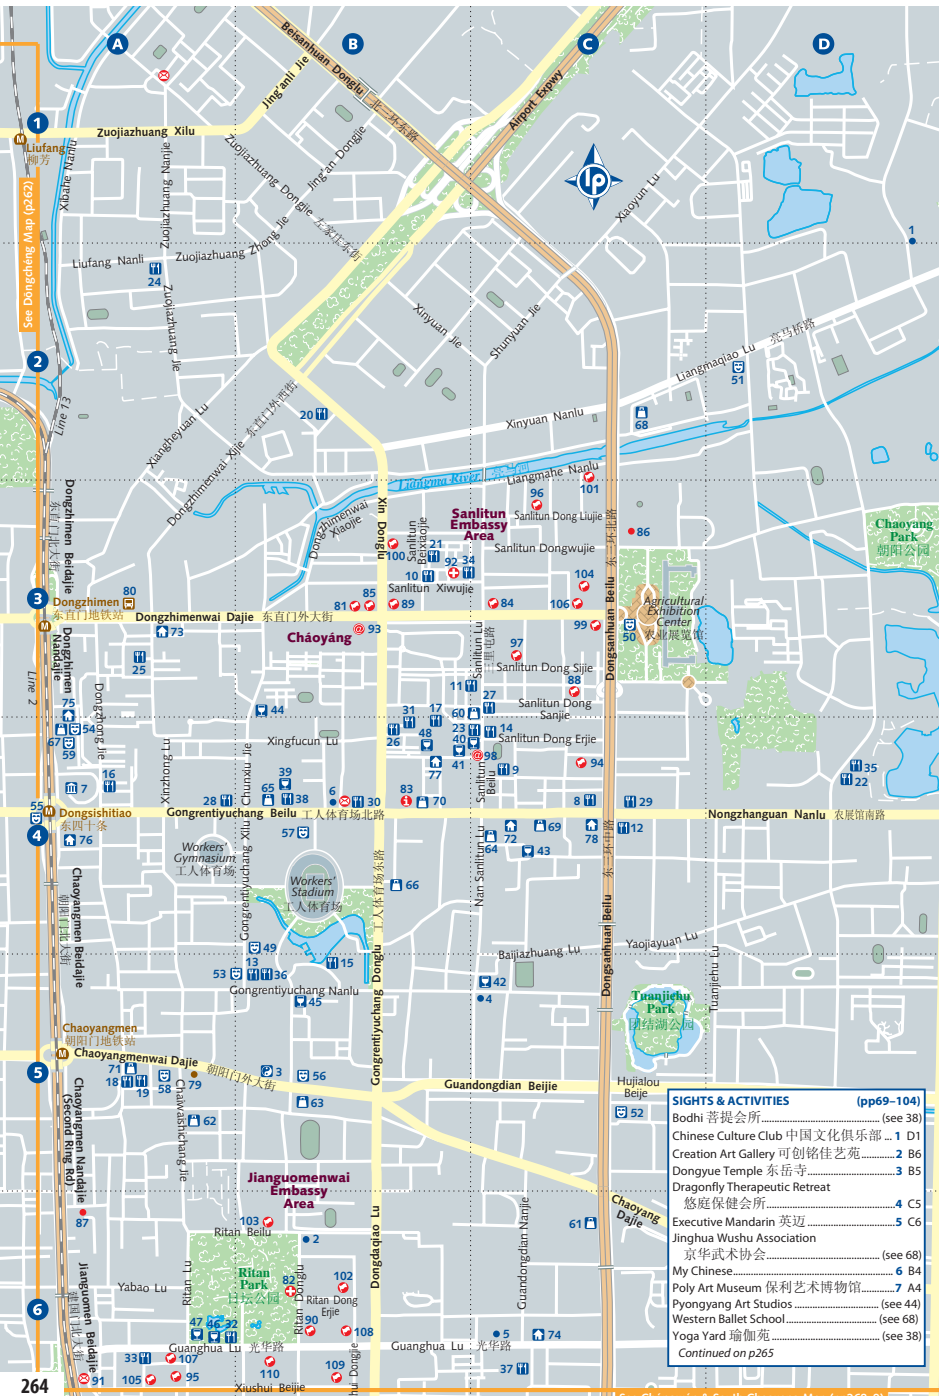

SIGHTS & ACTIVITIES (pp69-104)

- Bodhi 菩提会所 ..... (see 38)
- Chinese Culture Club 中国文化俱乐部 1 D1
- Creation Art Gallery 可创铭佳艺苑 2 B6
- Dongyue Temple 东岳寺 3 B5
- Dragonfly Therapeutic Retreat 悠庭保健会所 4 C5
- Executive Mandarin 英迈 5 C6
- Jinghua Wushu Association 京华武术协会 ..... (see 68)
- My Chinese 6 B4
- Poly Art Museum 保利艺术博物馆 7 A4
- Pyongyang Art Studios ..... (see 44)
- Western Ballet School ..... (see 68)
- Yoga Yard 瑜伽苑 ..... (see 38)

Continued on p265

Continued from p264

1. **EATING (E) (pp121-38)**
2. 1001 Nights 一千零一夜 8 C4
   - Alameda 9 C4
   - April Gourmet 绿叶子食品店 10 B3
   - April Gourmet 绿叶子食品店 11 C3
   - Beijing Dadong Roast Duck Restaurant 北京大董烤鸭店 12 C4
   - Bellagio 鹿港小镇 13 B5
   - Bocata 14 C4
   - Bookworm 书虫 ..... (see 64)
   - China Lounge 唐廊 15 B5
   - Ding Ding Xiang 鼎鼎香 16 A4
   - Fish Nation 鱼邦 17 B4
   - Full Link Plaza 丰联广场 18 A5
   - GL Café 金湖茶餐厅 19 A5
   - Haitanghua Pyongyang Cold Noodle Restaurant 平壤海棠花冷面馆 20 B2
   - Jenny Lou's 妮妮璐食品店 21 B3
   - Jenny Lou's (Chaoyang Park) 22 D4
   - Kempinski Deli 超市 ..... (see 68)
   - Kiosk 南斯拉夫烤肉屋 ..... (see 9)
   - Le Bistrot Parisien 巴黎乐事多餐厅 23 C4
   - Lotus In Moonlight 荷塘月色 24 A2
   - Manchurian Special Flavour Jiāozǐ Restaurant 东北人 25 A3
   - Mare 古老海西餐厅 26 B4
   - Middle 8th 中捌楼餐厅 27 C3
   - More's 莫劳龙玺餐厅 28 A4
   - Pure Lotus Vegetarian 净心莲 29 C4
   - Purple Haze 紫苏庭 30 B4
   - Purple Vine Teahouse 紫藤庐 31 B4
   - Schindler's Tankstelle 申德勒加油站 32 A6
   - Sequoia Bakery and Café 美洲杉咖啡屋 33 A6
   - Serve The People 为人民服务 34 B3
   - Sorabol 萨拉伯尔 ..... (see 68)
   - Souk 苏克 35 D4
   - Three Guizhou Men 三个贵州人 36 B5
   - Xiao Wang's Home Restaurant 小王府 37 C6
   - Xinjiang Red Rose Restaurant 新疆玫瑰餐厅 38 B4
   - Yansha Supermarket 燕莎超市 ..... (see 68)
3. **DRINKING (D) (pp139-58)**
4. Alfa 阿尔法 39 B4
   - Aperitivo 意式餐吧 40 C4
   - Bar Blu 蓝吧 41 C4
   - Beer Mania 麦兜啤酒吧 42 C5
   - Browns 布朗坊 43 C4
   - Centro 炫酷 ..... (see 74)
   - Club Football Center 万国群星足球俱乐部 44 B3
   - Face Bar 妃思 45 B5
   - Goose & Duck Pub 鹅和鸭 ..... (see 22)
   - Maggies 美琪 46 A6
   - Q Bar Q吧 ..... (see 4)