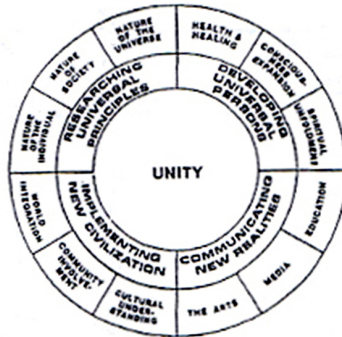

The New World Order
AQUARIAN

The Unity-and-Diversity Wheel

New

Age

For Universal Cooperation

ESOTERIC (SECRET) SYMBOLISM OF THE RAINBOW
(Seven, not six Rays)

According to New Age Sources, the Rays are directed energy emanations, which relate to seven planes of spirit-matter, and there are seven avenues of expression, or seven frequencies of energy as follows:

- Ray 1 - **WILL or POWER** - Government and Politics. International Relations.
- Ray 2 - **LOVE/WISDOM** - Education & Teaching. Communication, using media; writing, speaking, radio, TV, and audio visuals.
- Ray 3 - **INTELLIGENT ACTIVITY** - Finance, Trade, Business, Economics ...including manipulations; etc.
- Ray 4 - **HARMONY THROUGH CONFLICT** - Sociology, including race and culture; application of principles of cooperation and conciliation. Creative aspiration, expressed through all Arts.
- Ray 5 - **SCIENCE or CONCRETE KNOWLEDGE** - Capacity to think, plan, design, concentrate, reconstruct the world and all else. The Sciences, including medicine and psychology.
- Ray 6 - **IDEALISM & DEVOTION** - Religion and Ideology, Philosophy.
- Ray 7 - **CEREMONIAL ORDER, MAGIC, EXTERNALIZATION** - Structuring of Society through Institutions and the Ordering of Power through Ceremony, Protocol and Ritual.
 The incoming 7th Ray will foster "the group spirit" and will convey to man the power to recognize "the Cosmic Christ."