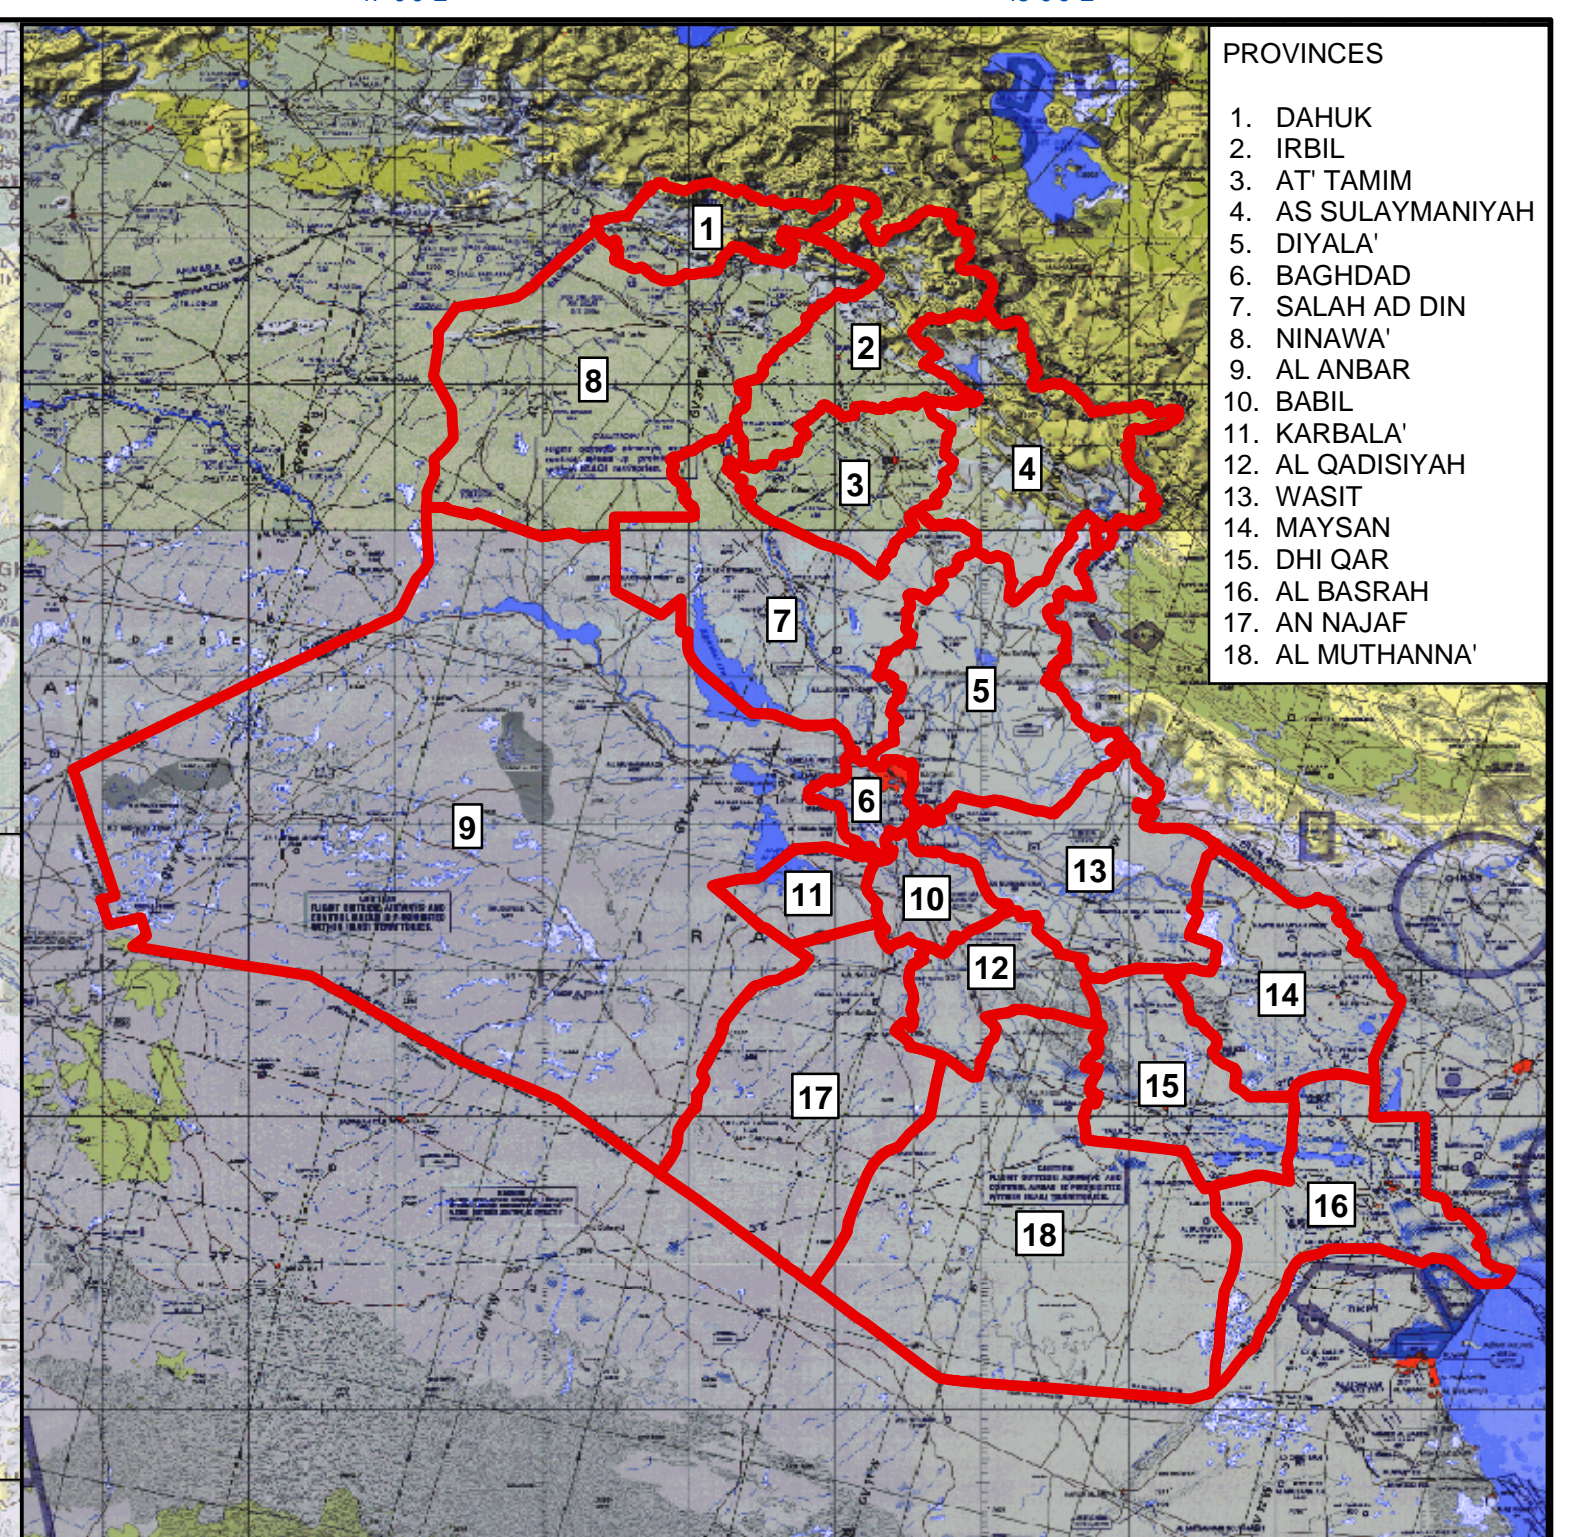

**LEGEND**

- BASECAMP
- MSR
- ASR
- MULTI-NATIONAL DIVISION (MND)
- AREA OF RESPONSIBILITY (AOR)

PRODUCTION BY: MNF-I MNC-I, C2 TERRAIN TEAM  
 PRODUCED ON: 15 FEB 2004  
 UPDATED ON: 17 JUN 2005

SCALE 1:1,300,000

0 25 50 100 150 200 Kilometers  
 0 10 20 40 60 80 100 120 Miles

PROJECTION: UTM  
 DATUM: WGS 84  
 SPHEROID: WGS 84

LOCATION DIAGRAM

CAUTION: FOR PLANNING PURPOSES ONLY, NOT TO BE USED FOR TARGETING OR NAVIGATION. INFORMATION DERIVED FROM NSA (NATIONAL GEOSPATIAL INTELLIGENCE AGENCY) SOURCES AND HAS NOT BEEN FIELD CHECKED FOR ACCURACY.