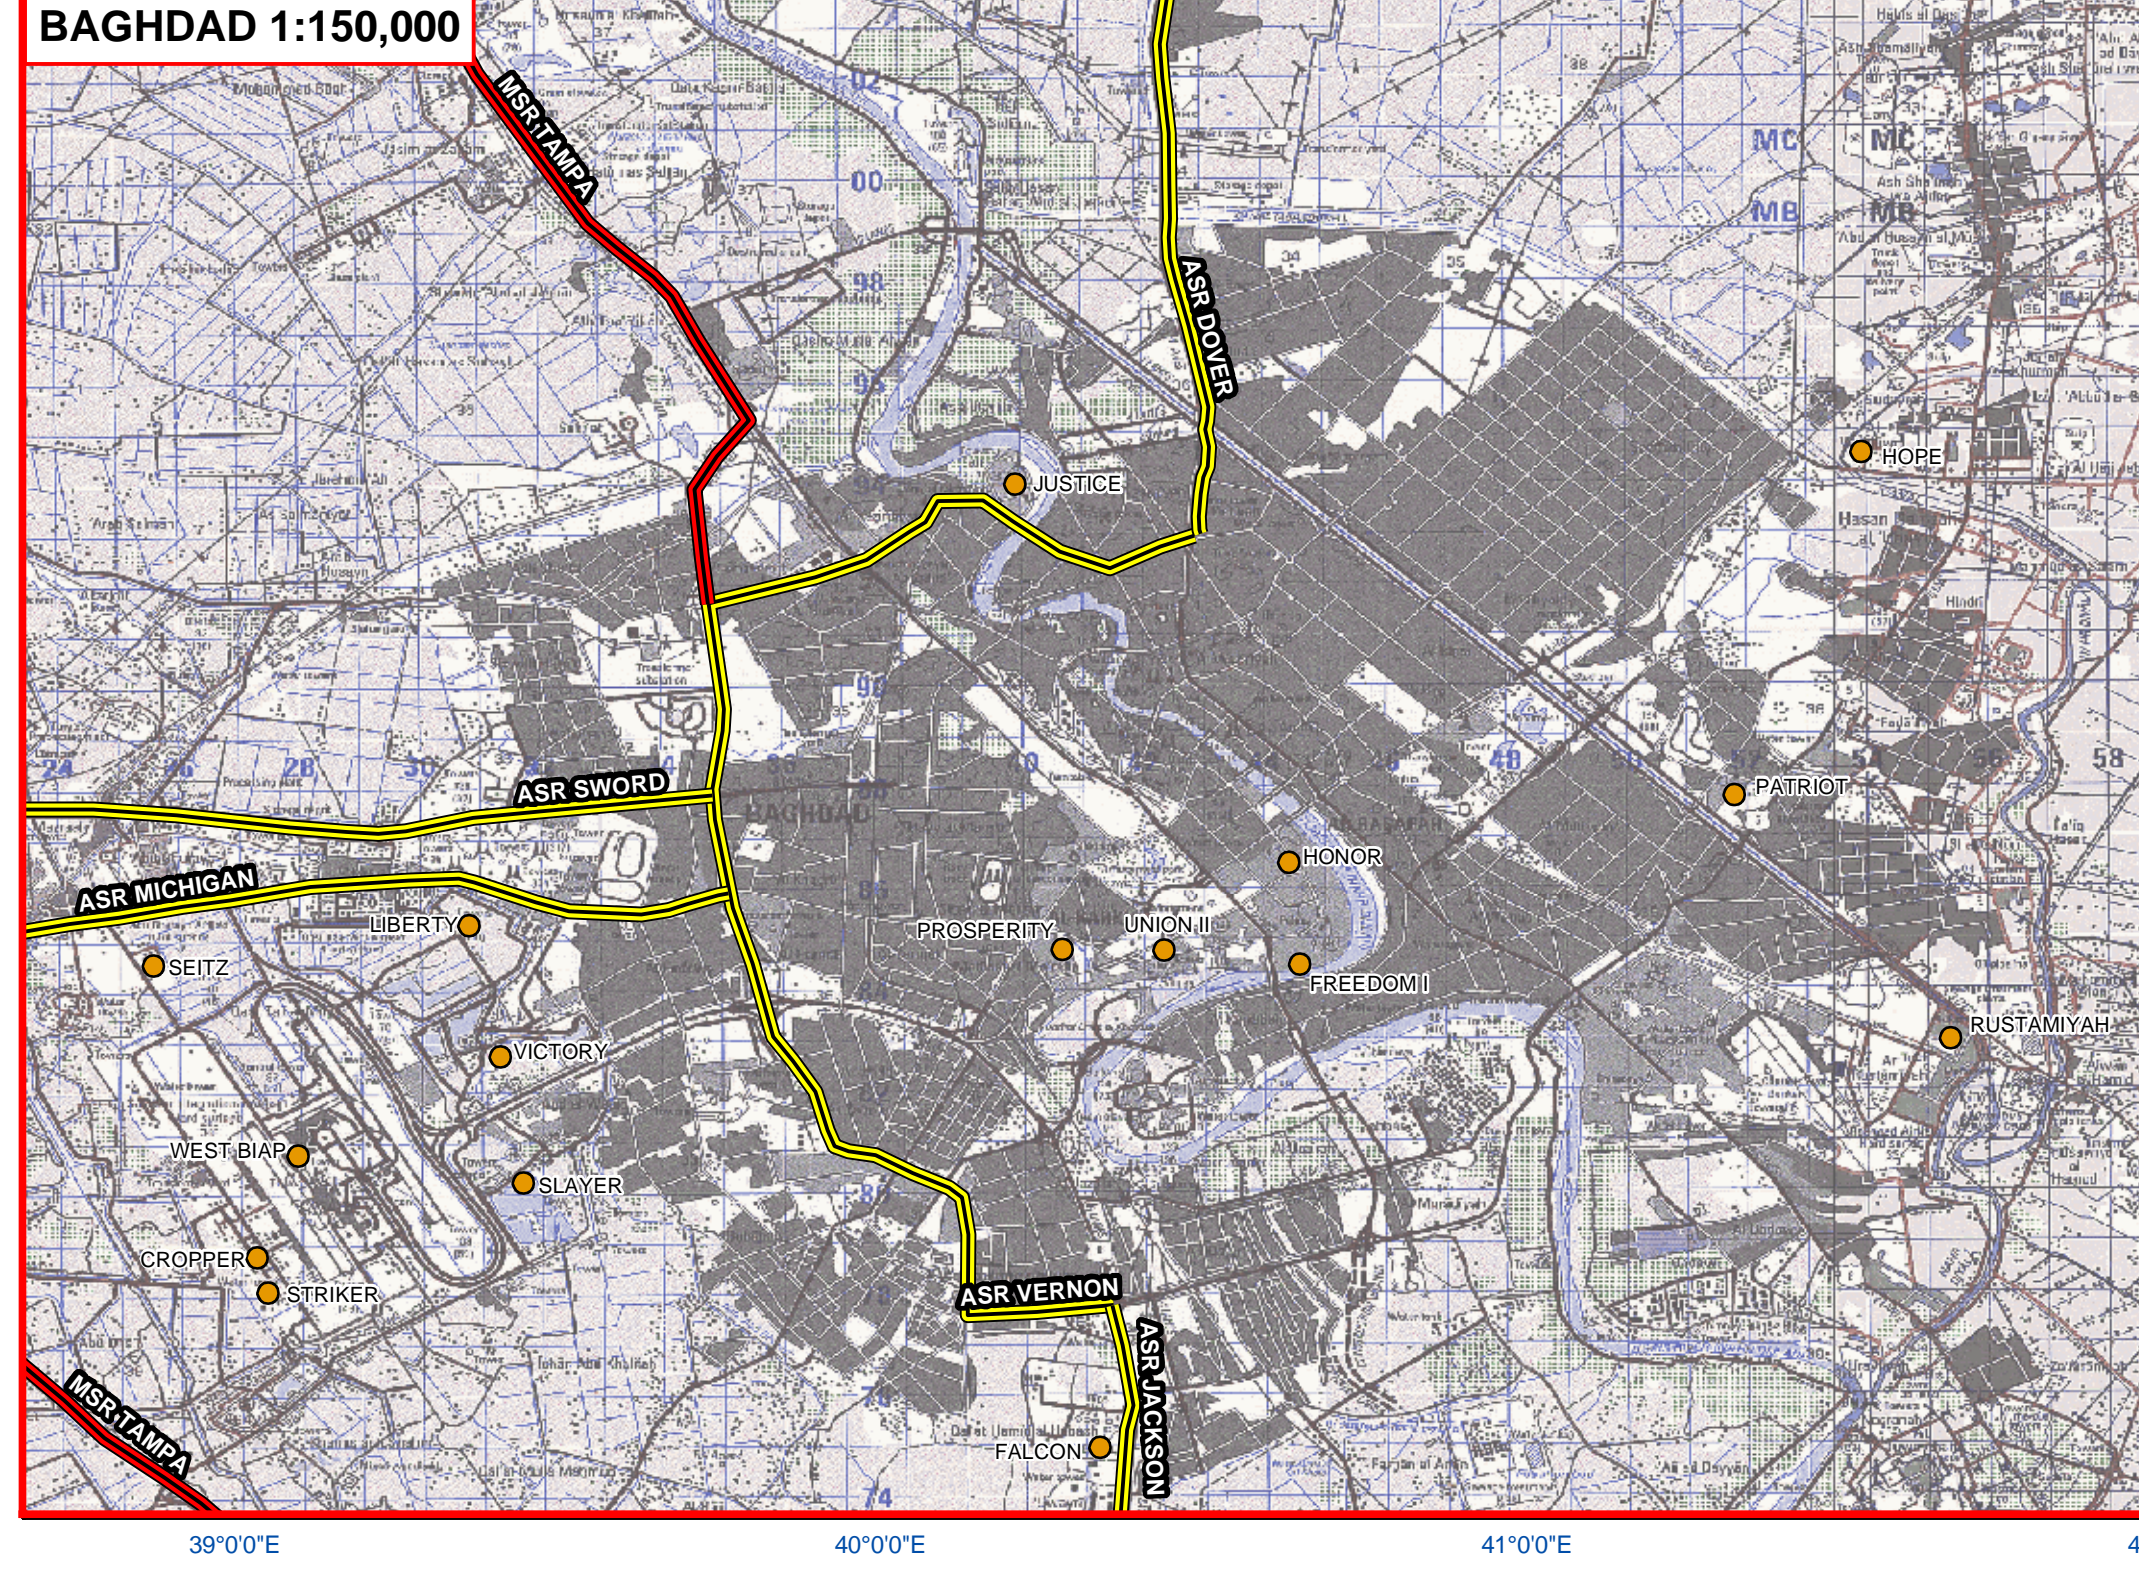

LEGEND

- BASECAMP
- MSR
- ASR
- MULTI-NATIONAL DIVISION (MND)
- AREA OF RESPONSIBILITY (AOR)

PRODUCTION BY: MNF-I MNC-I, C2 TERRAIN TEAM
PRODUCED ON: 15 FEB 2004
UPDATED ON: 17 JUN 2005

SCALE 1:1,300,000

0 25 50 100 150 200 Kilometers
0 10 20 40 60 80 100 120 Miles

PROJECTION: UTM
DATUM: WGS 84
SPHEROID: WGS 84

LOCATION DIAGRAM

CAUTION: FOR PLANNING PURPOSES ONLY, NOT TO BE USED FOR TARGETING OR NAVIGATION. INFORMATION DERIVED FROM NSA (NATIONAL GEOSPATIAL INTELLIGENCE AGENCY) SOURCES AND HAS NOT BEEN FIELD CHECKED FOR ACCURACY.