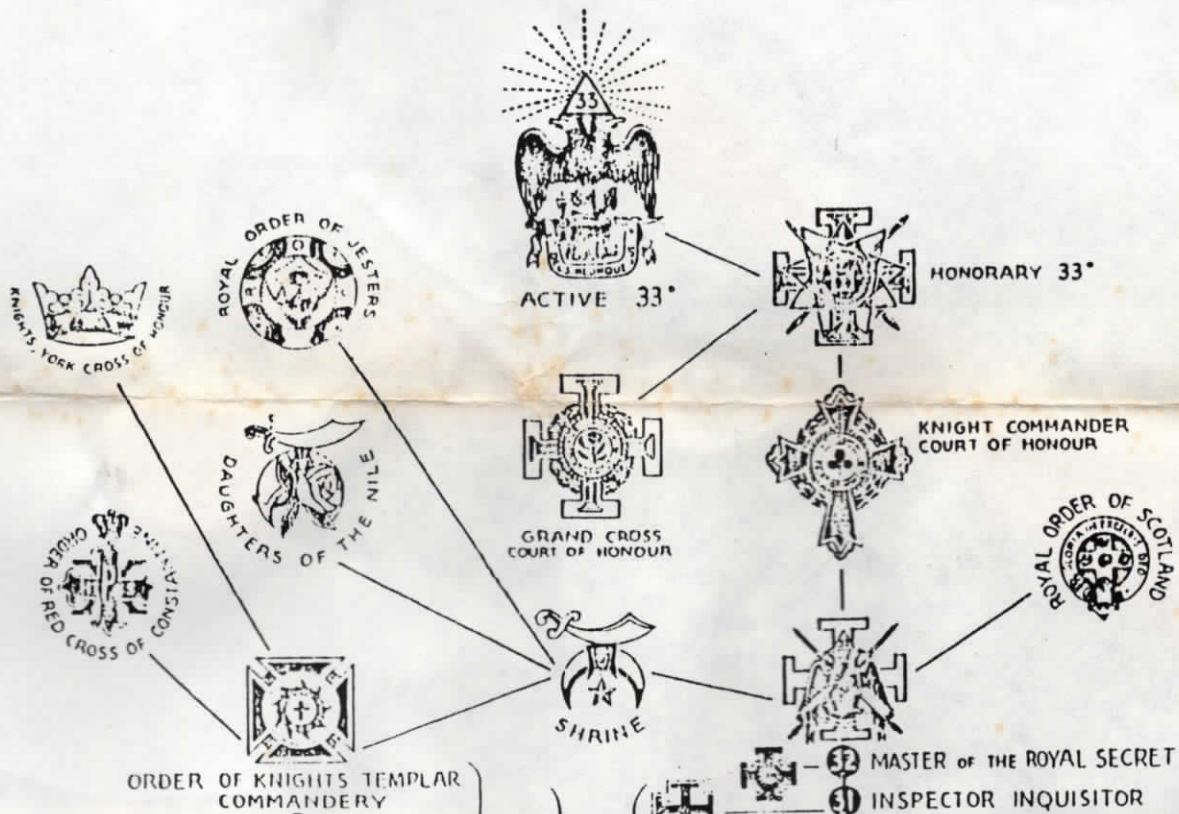

ⓔ		} COMMANDER K. T.
ORDER OF THE KNIGHTS OF MALTA	ⓓ		
ORDER OF THE RED CROSS	ⓓ		} COUNCIL R. S. M.
SUPER EXCELLENT MASTER	ⓓ		
SELECT MASTER	ⓓ		} CHAPTER
ROYAL MASTER	ⓓ		

} CONSISTORY	ⓓ	MASTER OF THE ROYAL SECRET	
	ⓓ	INSPECTOR INQUISITOR	
	} COUNCIL OF KADOSH	ⓓ	KNIGHT KADOSH
		ⓓ	KNIGHT OF ST. ANDREW
		ⓓ	KNIGHT OF THE SUN
		ⓓ	KNIGHT COMMANDER OF THE TEMPLE
	} CHAPTER ROSE CROIX	ⓓ	PRINCE OF MERCY
		ⓓ	KNIGHT OF THE BRAZEN SERPENT
		ⓓ	PRINCE OF THE TABERNACLE
		ⓓ	CHIEF OF THE TABERNACLE
ⓓ		KNIGHT OF THE ROYAL AXE	
ⓓ		NOACHITE OR PRUSSIAN KNIGHT	
ⓓ		MASTER OF THE SYMBOLIC LODGE	
ⓓ		GRAND PONTIFF	
ⓓ		KNIGHT ROSE CROIX	
ⓓ		KNIGHT OF THE EAST & WEST	
ⓓ	PRINCE OF JERUSALEM		
ⓓ	KNIGHT OF THE EAST OR SWORD		
ⓓ	PERFECT ELU