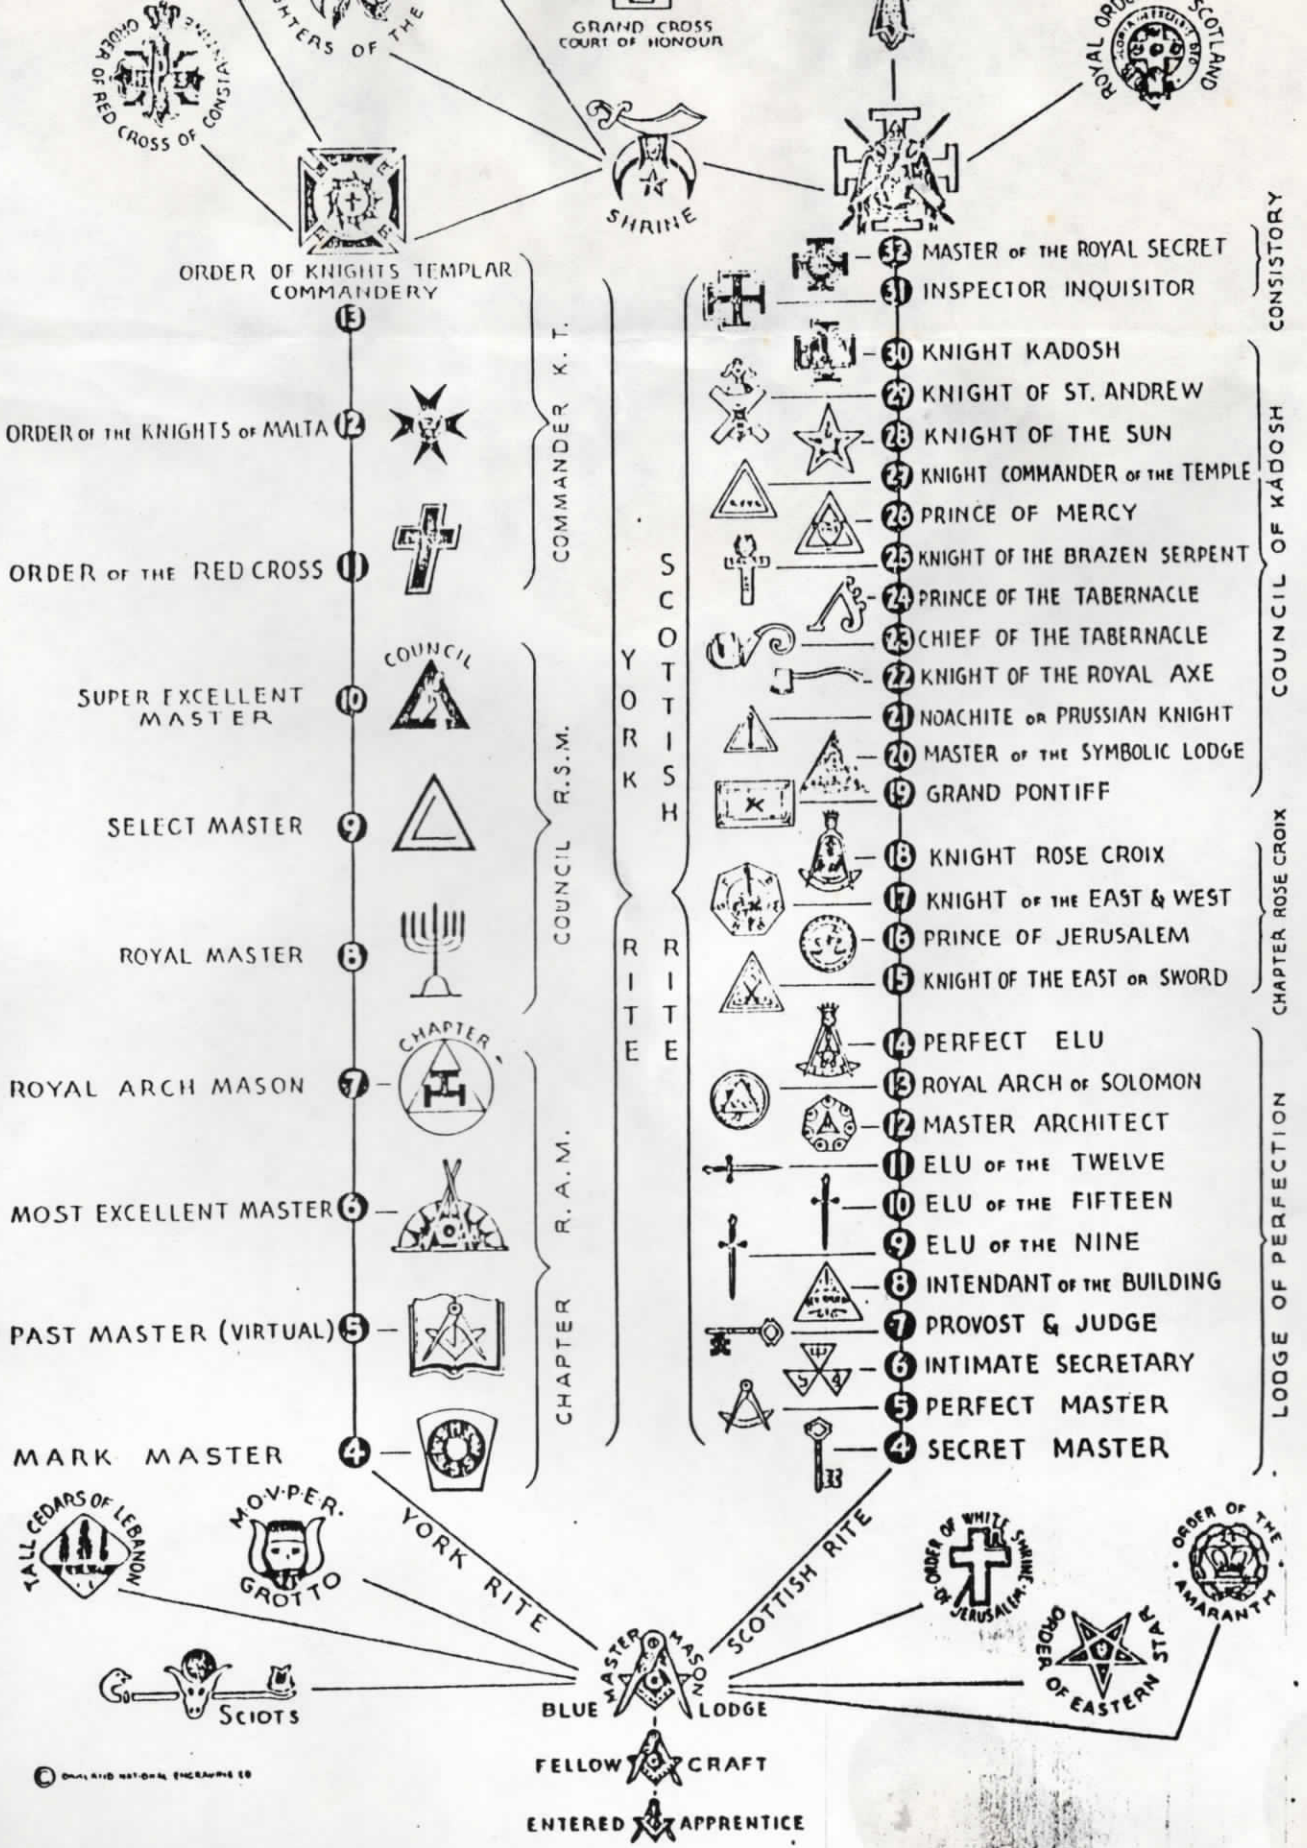

PLAN OF THE ORDERS OF MASONRY

COMPLIMENTS OF THE
SACRAMENTO SCOTTISH RITE BODIES