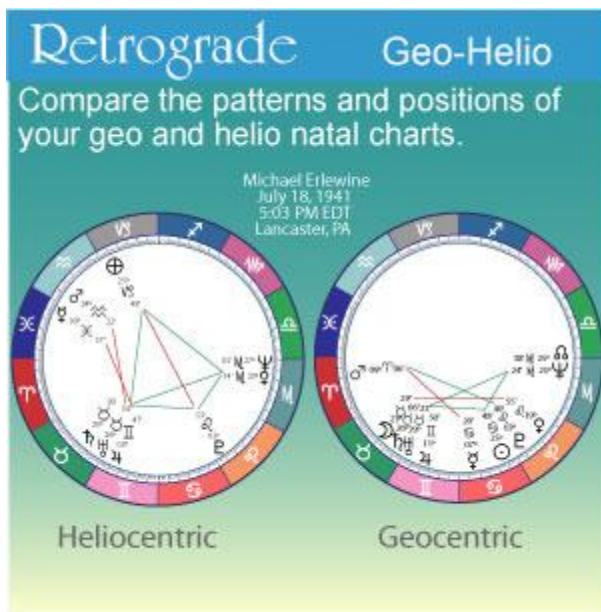

Planet Phase Angle

Mercury 22°46' (from Sun, geocentric view)

Venus 46°19' (from Sun, geocentric view)

Mars 41°01' (Heliocentric phase angle)

Jupiter 11° 05' (Heliocentric phase angle)

Saturn 06°01' (Heliocentric phase angle)

Uranus 02°59' (Heliocentric phase angle)

Neptune 01°54' (Heliocentric phase angle)

Pluto 01°27' (Heliocentric phase angle)

Burn Rate: Retrogrades in Astrology

Geocentric and Heliocentric: Interface

Most astrologers who have investigated the difference between a birth or event as seen from geocentric and heliocentric perspectives find that the geo chart refers more to our personality or the outer circumstances and appearances in which we find ourselves, while the helio chart points to our inner self, the part of us (who we are) that is living in these personal circumstances. Please see my book “StarTypes: Life Path Astrology” for a more complete introduction to the heliocentric.

The position of Mars in the standard geocentric natal chart and the actual position of Mars in the zodiac in its circle around the Sun (heliocentric) can differ by some 41 degrees or more. For example, my geocentric Mars is at 9 degrees of Aries, but my heliocentric Mars is in 24 degrees of the sign