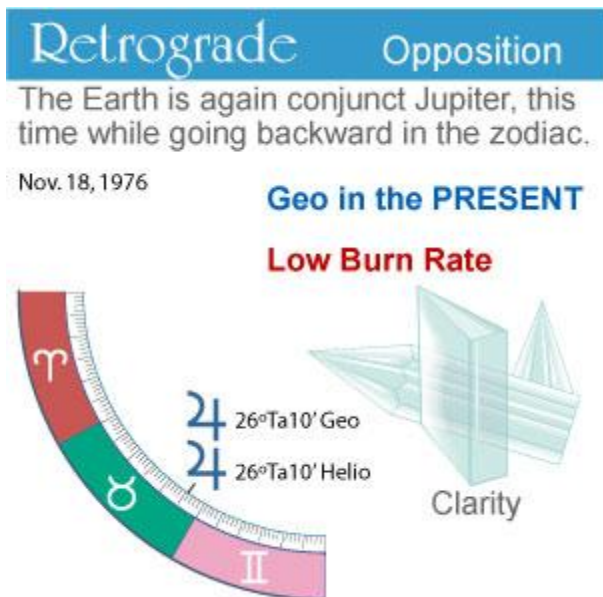

Burn Rate: Retrogrades in Astrology

Sun Opposition Planet

Once again, this is a point where there is no difference between the geo and helio positions. They are perfectly aligned and clear, but this is our second pass over this same part of the zodiac.

The time following this marks a period when the geocentric position moves behind the heliocentric position, still covering area gone over before. Meanwhile, the helio position is covering area just covered by the geocentric foray ahead into the zodiac.