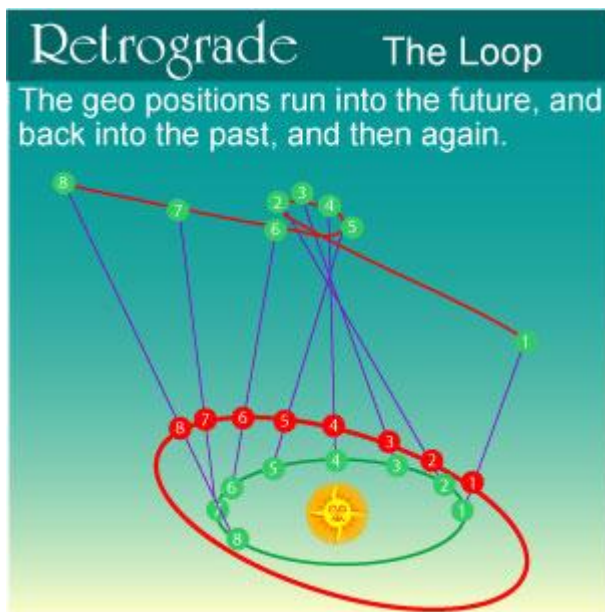

Burn Rate: Retrogrades in Astrology

Retrograde and Direct

Then what are we to make of the fact that the geo position, throughout the course of any year, alternately moves ahead of the Sun for a time, goes retrograde, retraces its steps, for awhile, moves backward to degrees of the zodiac the helio planet has already covered, and again turns direct. This geo position runs ahead of or behind the actual position of the planet in the solar system, considered heliocentrically.

At any given time, the geocentric position of any planet (when not conjunct or opposed) is either ahead or behind the helio position. In fact, in the course of going retrograde and direct, a planet passes over certain degrees of the zodiac three different times, two while going forward, and one while going backward - the retrograde loop. That is a lot of going over the same ground.