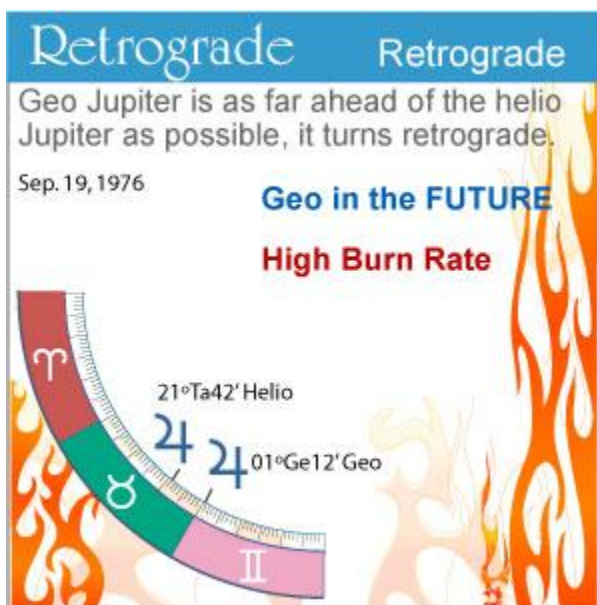

Burn Rate: Retrogrades in Astrology

moves out ahead of the helio. We have the lowest burn rate here.

As the conjunction passes, the geo position of the planet moves ahead of the helio position and into uncharted territory, degrees of the zodiac that the helio has not yet seen, since the last cycle. In some sense, we appear to be moving into our own future, ranging ahead of reality.

Planet Retrogrades

This marks a period where the geocentric position of the planet stops its forward motion and begins to move back over the new area it has just traversed, making a second pass over this particular area of the zodiac. This always takes place during the waning "square" of the Earth to the outer planet in question.