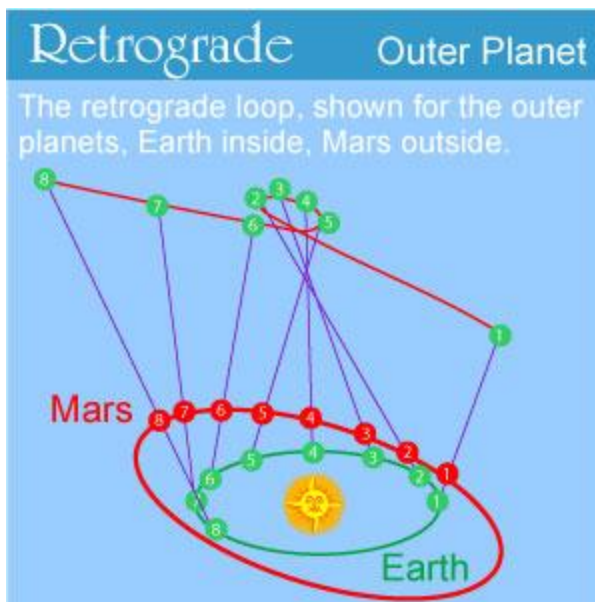

Burn Rate: Retrogrades in Astrology

Retrograde Stats

Below are the synodic periods for the planets that can be retrograde, along with the approximate number of days each planet is retrograde in days and percentages.

Mercury

Retrograde for approximately 24 days per cycle.
Synodic Period is 115.88 days
21% of the time retrograde

Venus

Retrograde for approximately 40 days per cycle.
Synodic Period is 583.92 days
7% of the time retrograde