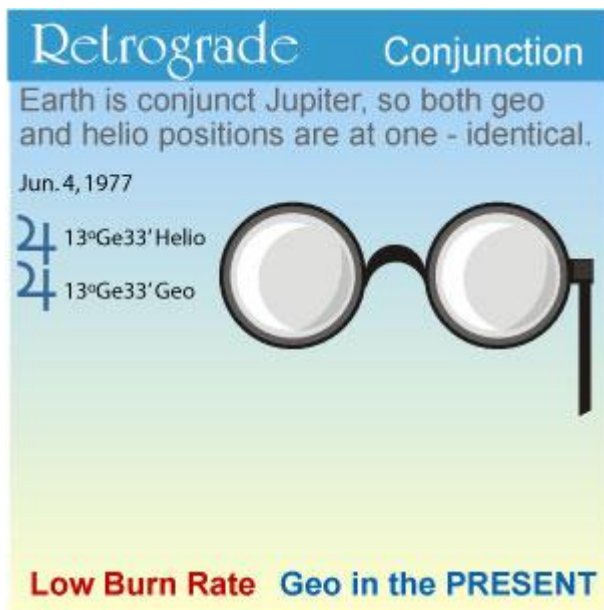

Burn Rate: Retrogrades in Astrology

Planet Goes Direct in Motion

At this point the planet slows to a stop and changes direction once again, from retrograde to direct and begins to cover the same zodiac territory for the 3rd and final time for this loop.

Burn Rate: Retrogrades in Astrology

Retrograde Conjunction

Earth is conjunct Jupiter, so both geo and helio positions are at one - identical.

Jun. 4, 1977

Geo in the PRESENT

Low Burn Rate

Sun Conjunct Planet (again)

This marks the point where the geocentric position of the planet has caught up with the helio and they are one. From this point, the geo positions proceeds to forge ahead.

Burn Rate: Retrogrades in Astrology