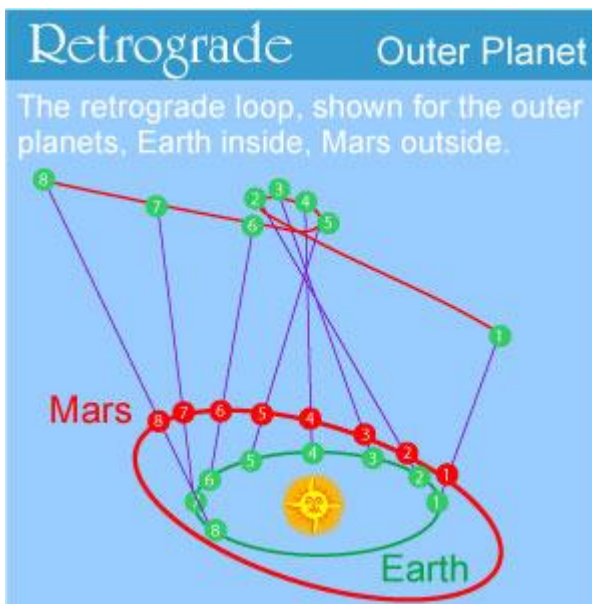

Burn Rate: Retrogrades in Astrology

directed we are to any inner meanings they may indicate, or point to.

The real facts of any situation are the ultimate talisman or key to the meaning or directionality that may be involved. With this in mind, let us take a look at the very important phenomenon of planetary motion, in particular the fact that the planets appear to go forward and backward thru the zodiac -- the retrograde phenomenon.

Outer Planets Retrograde

First, a brief review. The planets orbit the Sun in large, almost circular, orbits. Considered from a heliocentric or Sun centered standpoint there is no retrograde or backward motion, only the steady forward travel thru the zodiac - cycle after cycle, round after round. Retrograde or backward motion only exists from the Earth centered or geocentric